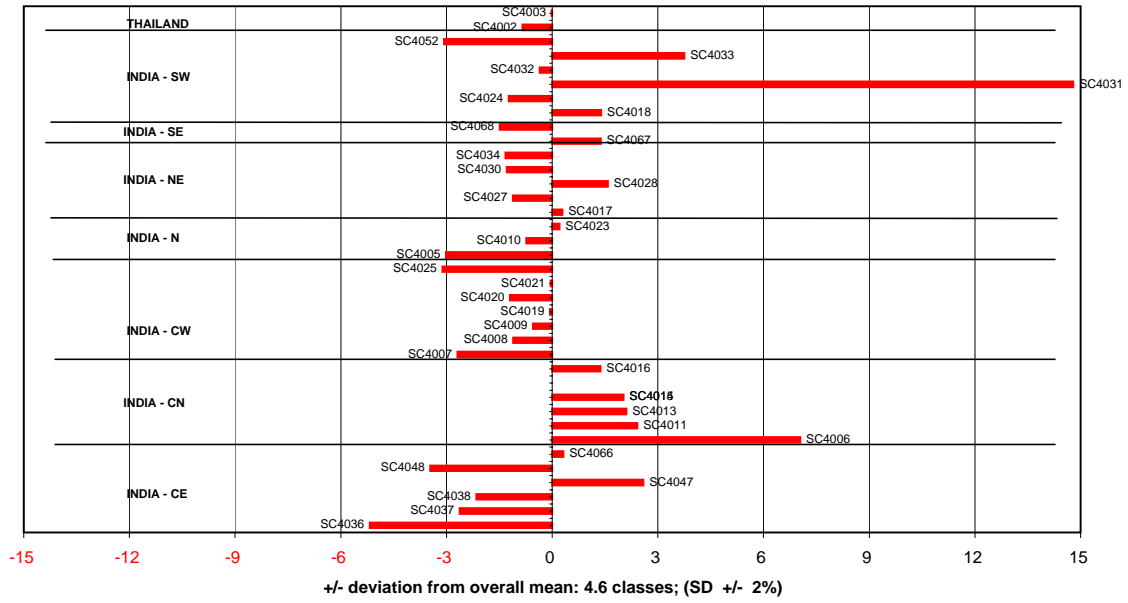

NATURAL SOURCES - STRAIGHTNESS OF STEM AXIS
Early evaluation - age ~5 years

LANDRACES - STRAIGHTNESS OF STEM AXIS
Early evaluation - age ~5 years