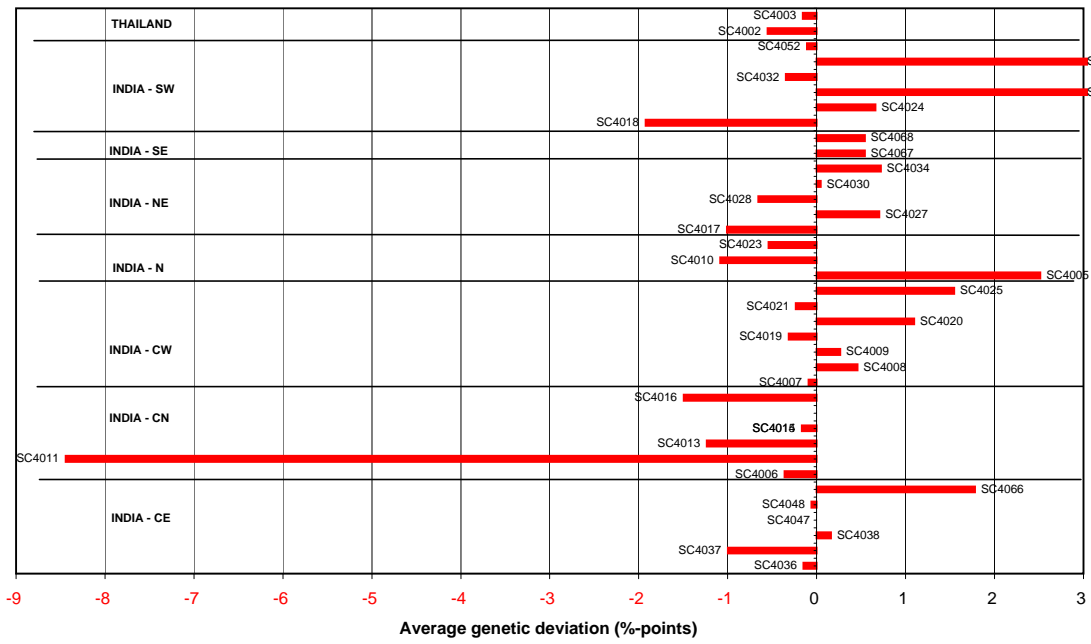

NATURAL SOURCES - HEALTH at early evaluation - (overall average=97 %-points)

LANDRACES - HEALTH at early evaluation - (overall average=97 %-points)