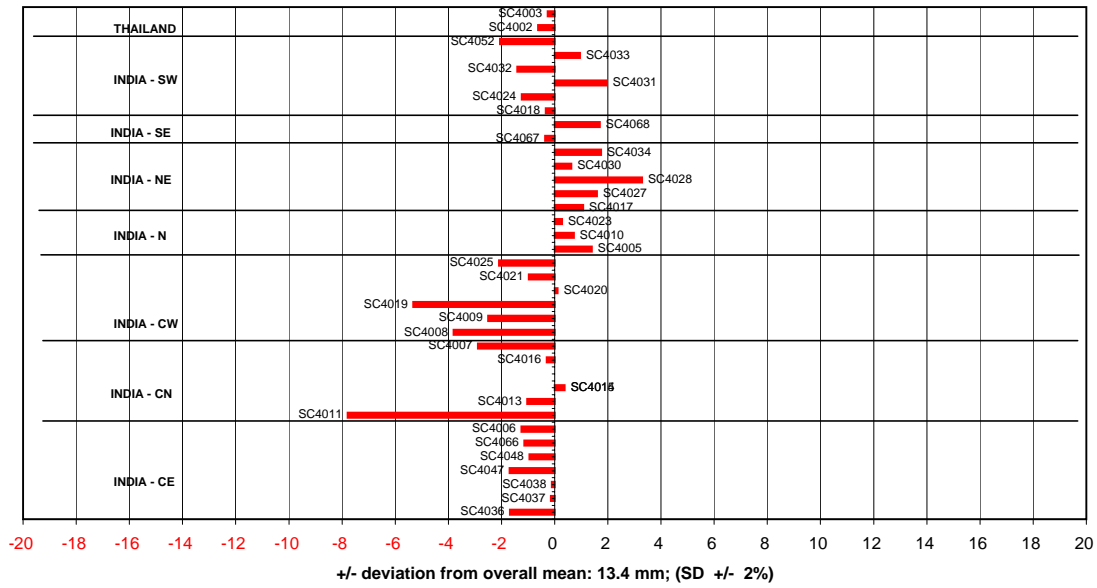

**NATURAL SOURCES - PILODYN MEASURE**  
Early evaluation - age ~5 years

**LANDRACES - PILODYN MEASURE**  
Early evaluation - age ~5 years