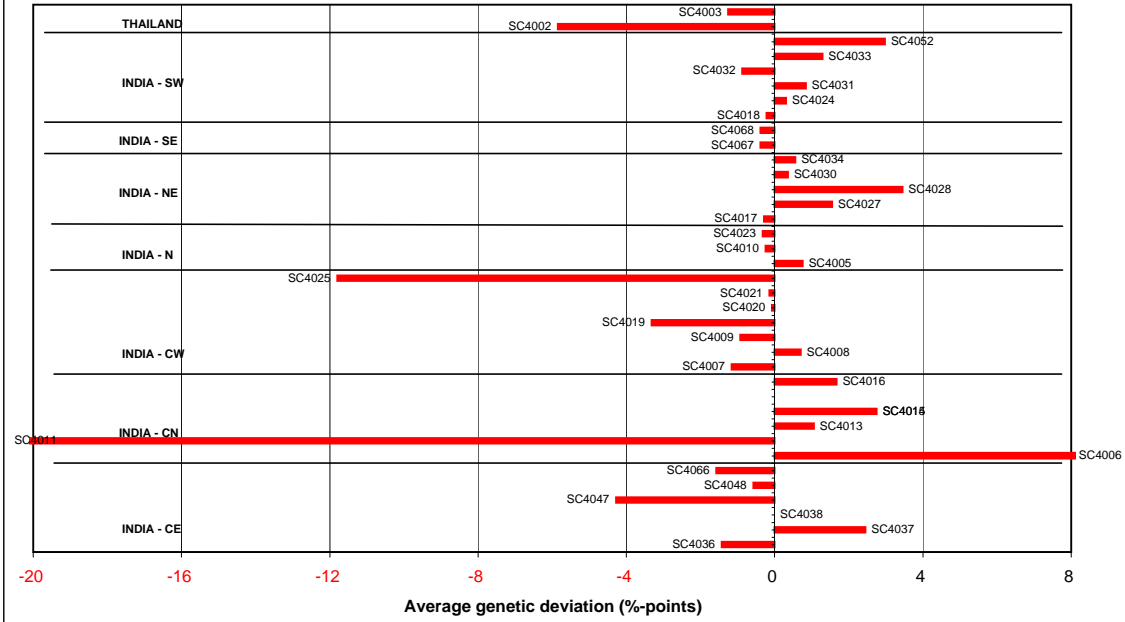

NATURAL SOURCES - SURVIVAL at early evaluation (overall average=92 %-points)

LANDRACES - SURVIVAL at early evaluation (overall average=92 %-points)