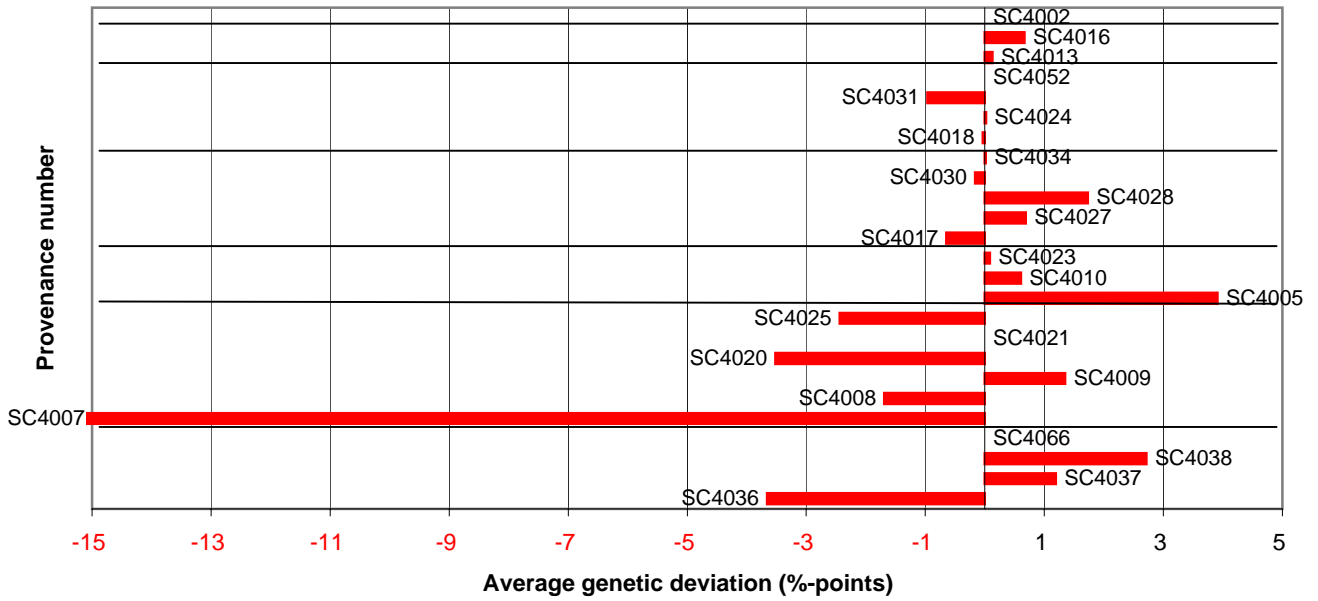

Natural sources - Health at late evaluation (overall average = 84%)

Landraces - Health at late evaluation (overall average = 84%)