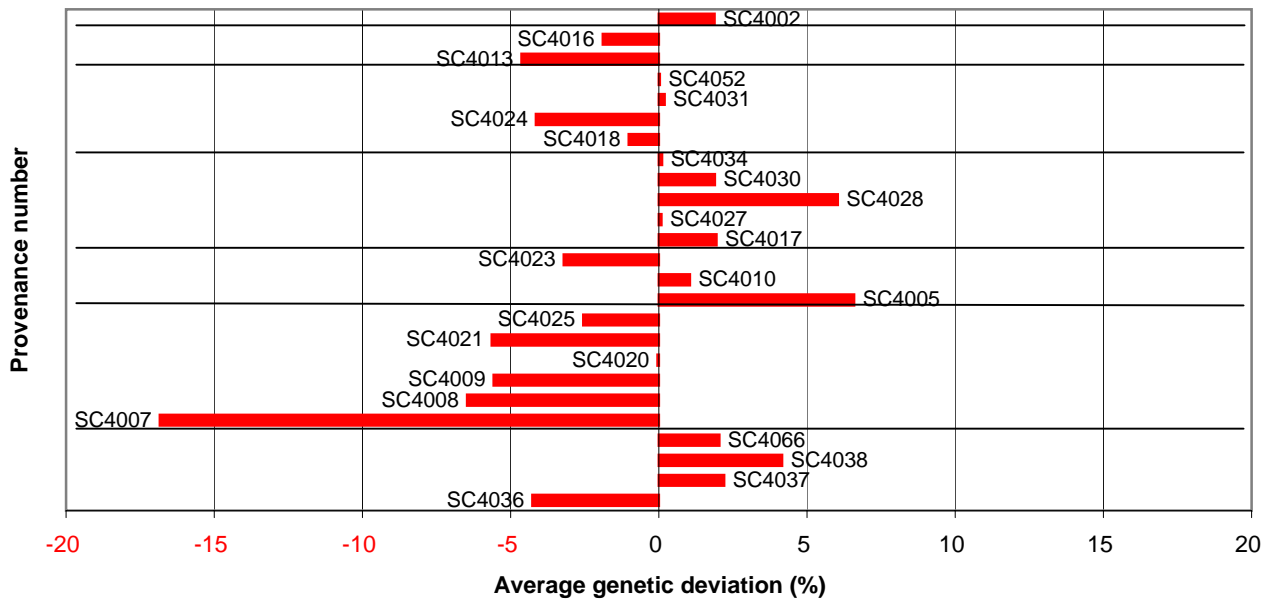

Natural sources - Pilodyn measure at late evaluation (overall average = 12.3 mm)

Landraces - Pilodyn measure at late evaluation (overall average = 12.3 mm)