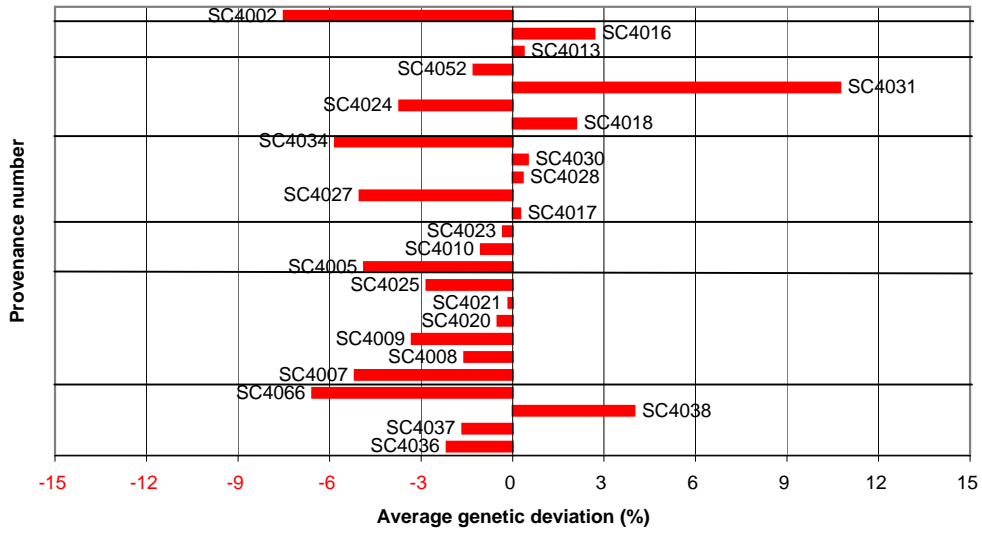

Natural sources - Stem form at late evaluation (overall average = 5.2 classes)

Landraces - Stem form at late evaluation (overall average = 5.2 classes)