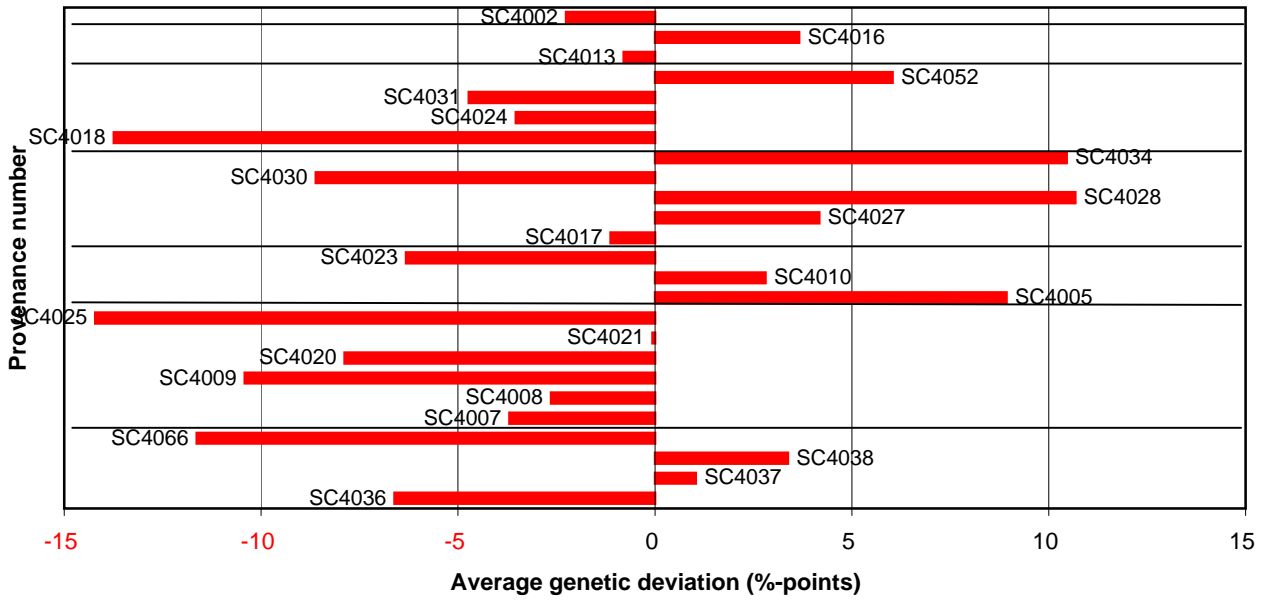

Natural sources - Survival at late evaluation (overall average = 65%)

Landraces - Survival at late evaluation (overall average = 65%)