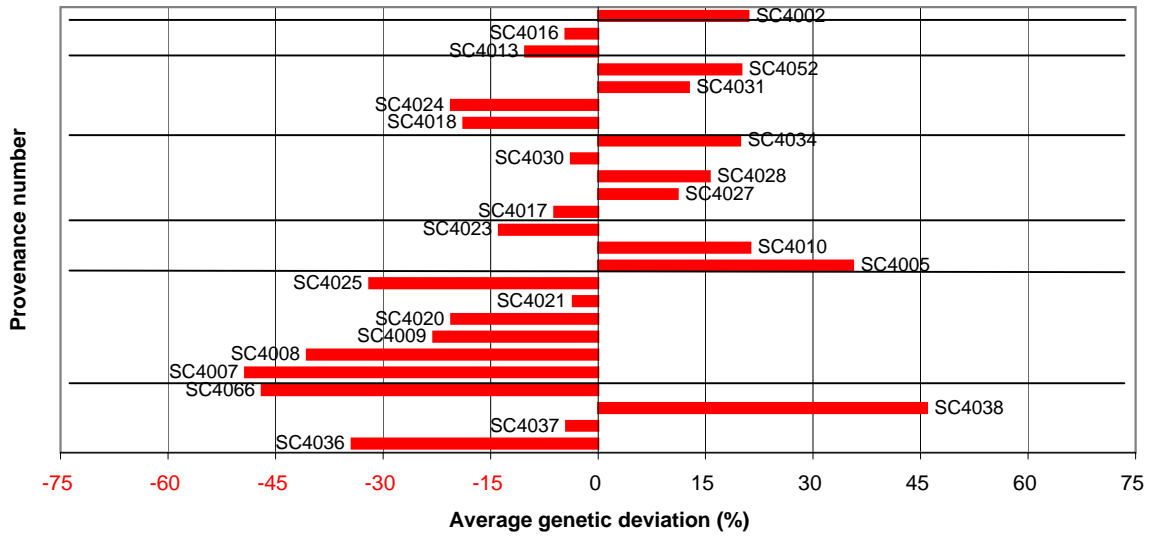

Natural sources - Tree size at late evaluation (overall average = 472 sq-cm)

Landraces - Tree size at late evaluation (overall average = 472 sq-cm)